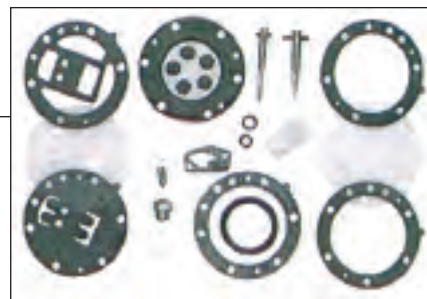

## Mikuni BN Kit Round Body

**PART NO.**  
006-337

## Mikuni BN Kit Yamaha Round Body

**PART NO.**  
006-342

## Mikuni SBN Carb. Kit

DESCRIPTION	PART NO.
38/44/46mm Complete Kit	006-346